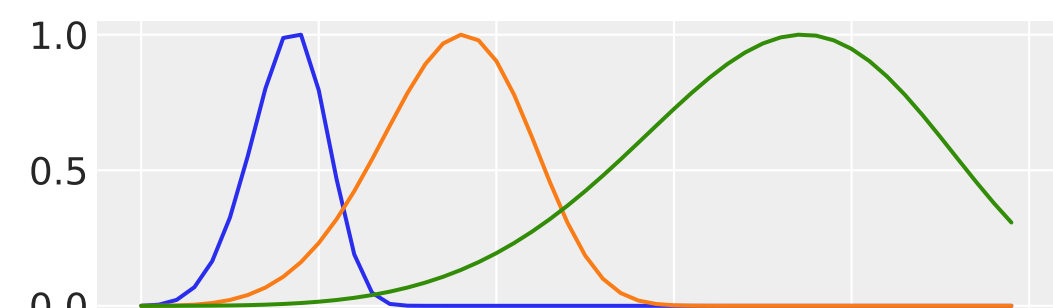

Effect of Changing Weibull Adstock Parameters

Mode: PDF

Mode: CDF

0 10 20 30 40 50

0 10 20 30 40 50