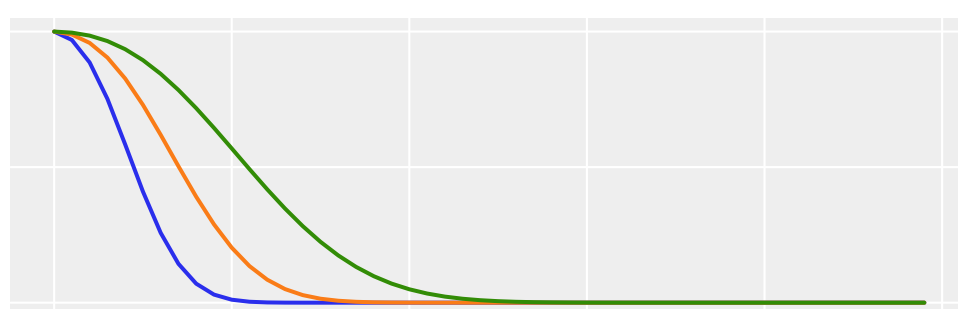

Effect of Changing Weibull Adstock Parameters

Mode: PDF

Mode: CDF

0 10 20 30 40 50

0 10 20 30 40 50