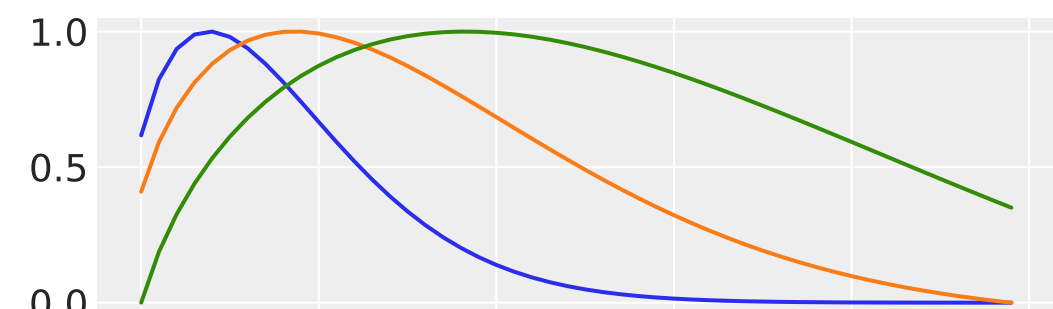

Effect of Changing Weibull Adstock Parameters

Mode: PDF

Mode: CDF

0 10 20 30 40 50

0 10 20 30 40 50