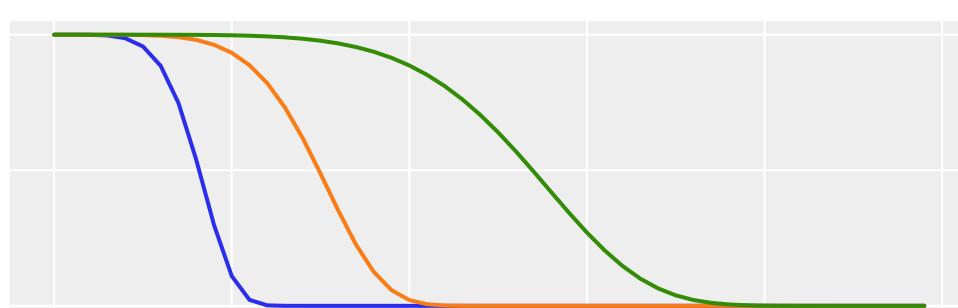

Effect of Changing Weibull Adstock Parameters

Mode: PDF

Mode: CDF

0 10 20 30 40 50

0 10 20 30 40 50