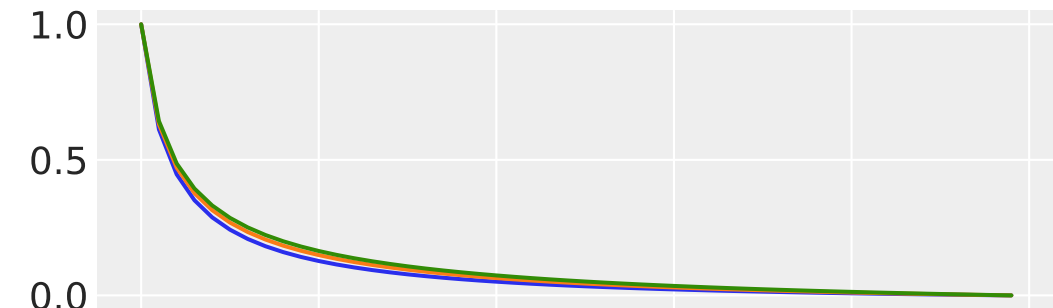

Effect of Changing Weibull Adstock Parameters

Mode: PDF

Mode: CDF

0 10 20 30 40 50

0 10 20 30 40 50