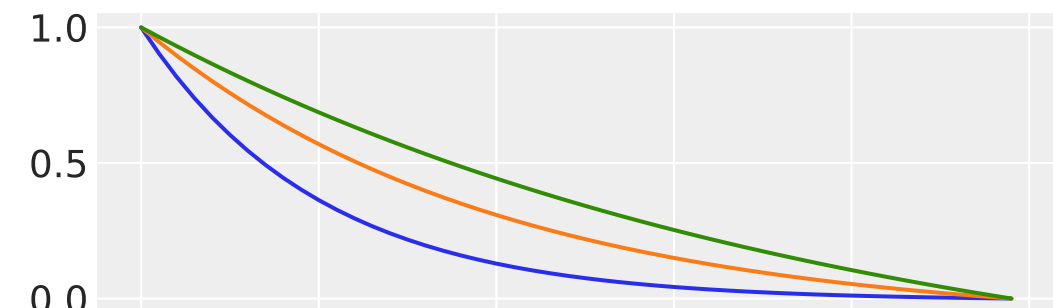

Effect of Changing Weibull Adstock Parameters

Mode: PDF

Mode: CDF

0 10 20 30 40 50

0 10 20 30 40 50