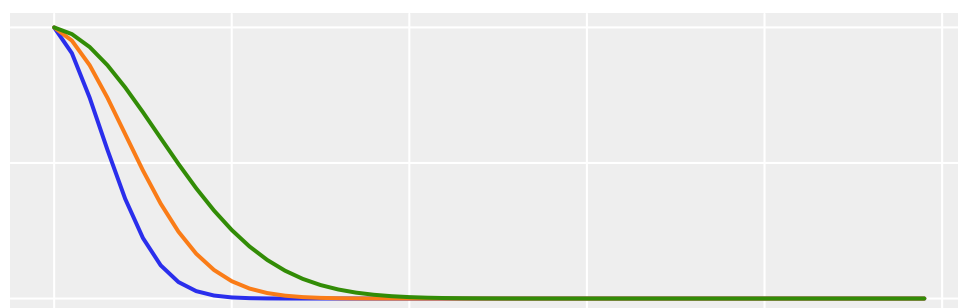

Effect of Changing Weibull Adstock Parameters

Mode: PDF

Mode: CDF

0 10 20 30 40 50

0 10 20 30 40 50